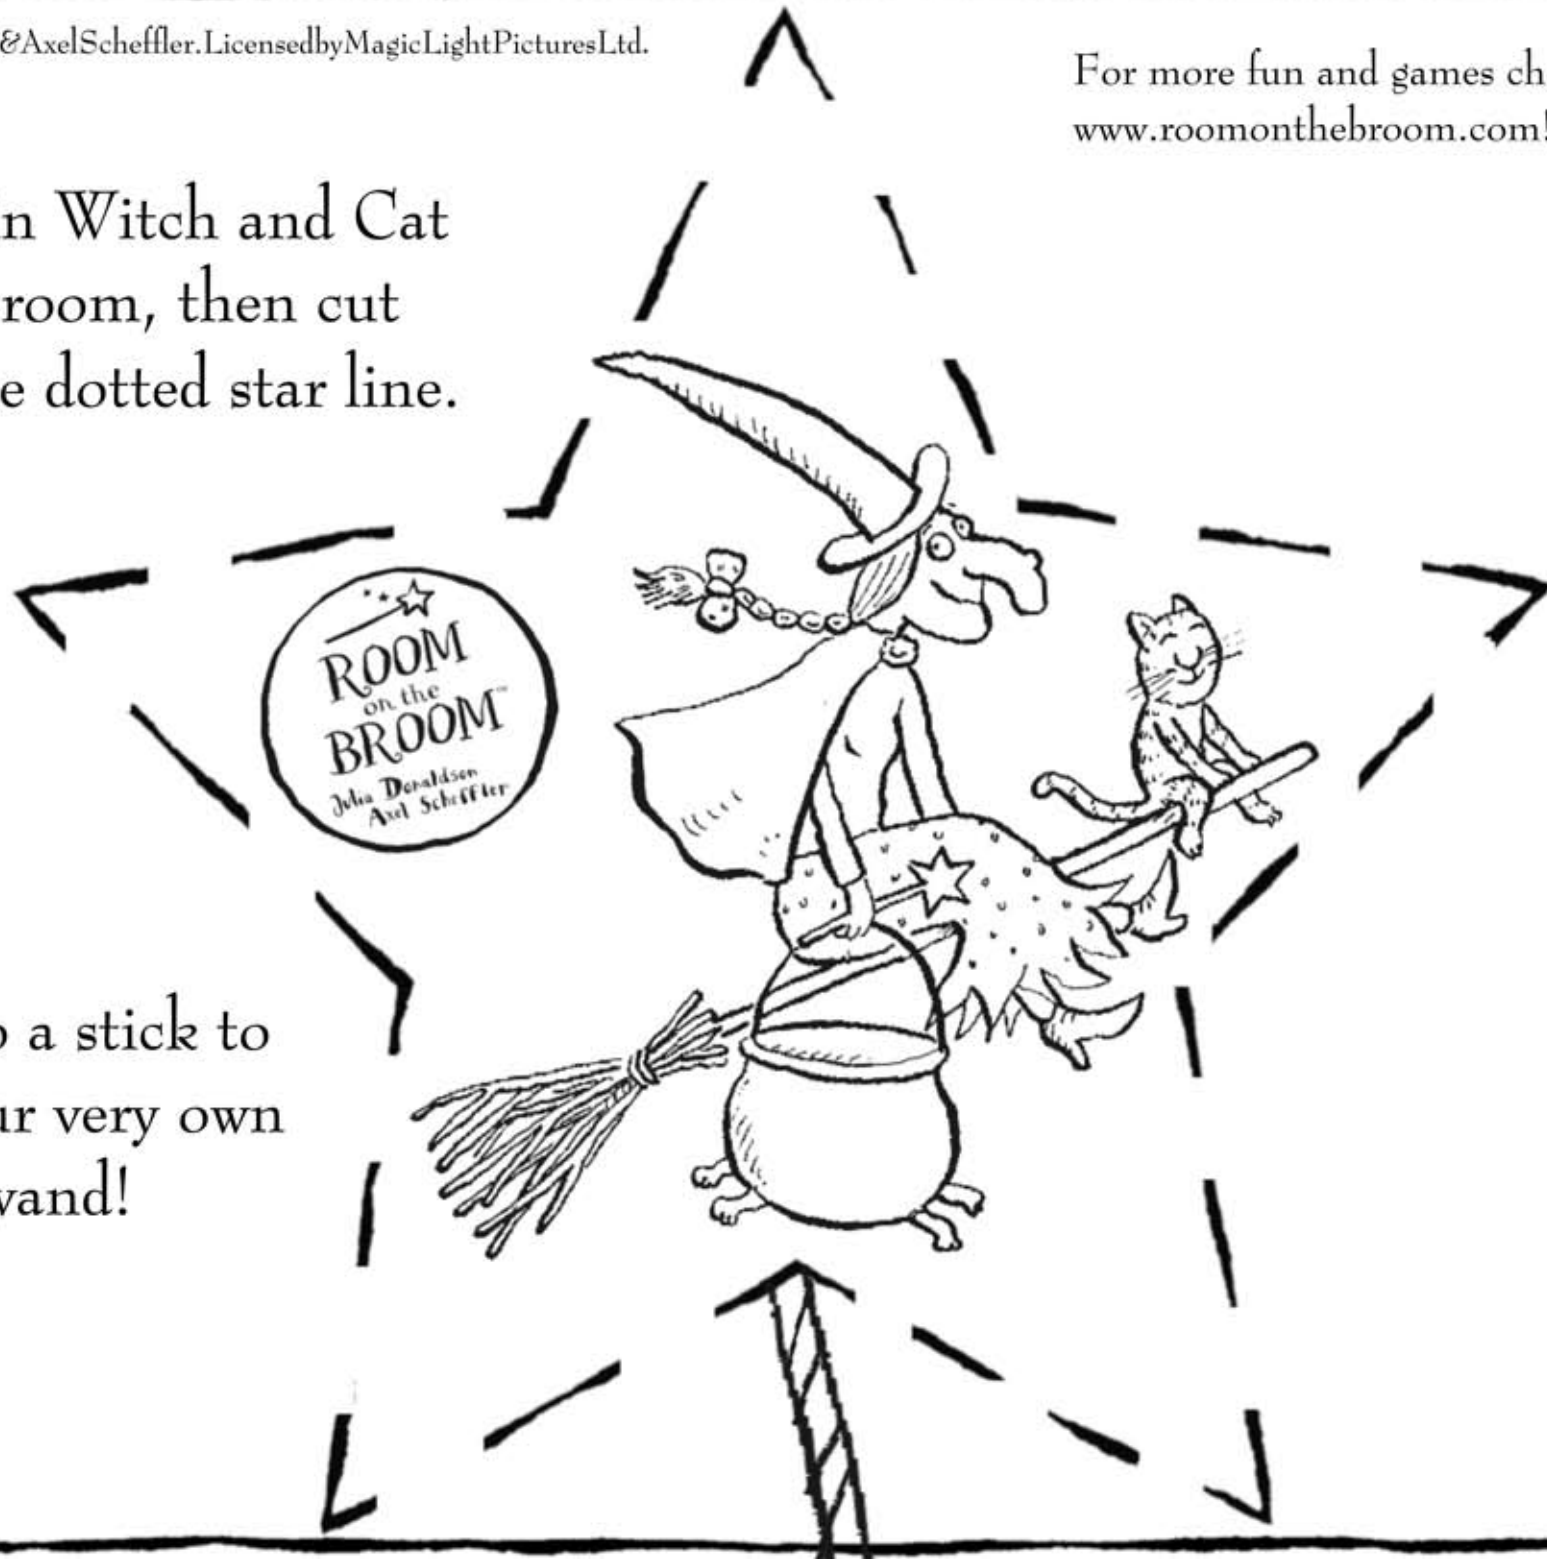

Colour in Witch and Cat  
on the broom, then cut  
along the dotted star line.

Attach to a stick to  
make your very own  
magical wand!